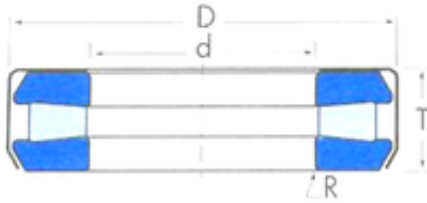

## T176W Timken Thrust Roller Bearings

Bearing No. T176W

Size	44.704x82.956x23.812 mm
Bore Diameter	44,704 mm
Outer Diameter	82,956 mm
Width	23,812 mm
d	44,704 mm
D	82,956 mm
T	23,812 mm
R	0,8 mm

T176W Bearing 2D drawings and 3D CAD models