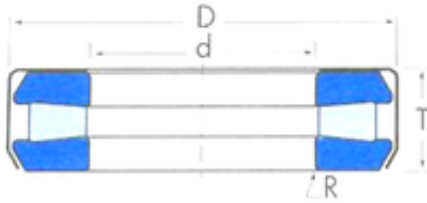

Singapore Bearing Distributor

T169 Timken Thrust Roller Bearings

Bearing No. T169

Size	43.104x82.956x23.812 mm
Bore Diameter	43,104 mm
Outer Diameter	82,956 mm
Width	23,812 mm
d	43,104 mm
D	82,956 mm
T	23,812 mm
R	0,8 mm

T169 Bearing 2D drawings and 3D CAD models