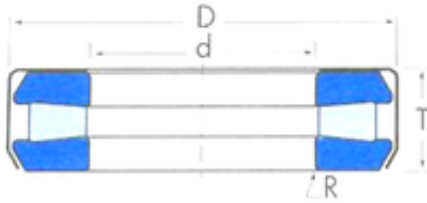

Singapore Bearing Distributor

T157W Timken Thrust Roller Bearings

Bearing No. T157W

Size	39.954x72.619x21.433 mm
Bore Diameter	39,954 mm
Outer Diameter	72,619 mm
Width	21,433 mm
d	39,954 mm
D	72,619 mm
T	21,433 mm
R	0,8 mm

T157W Bearing 2D drawings and 3D CAD models